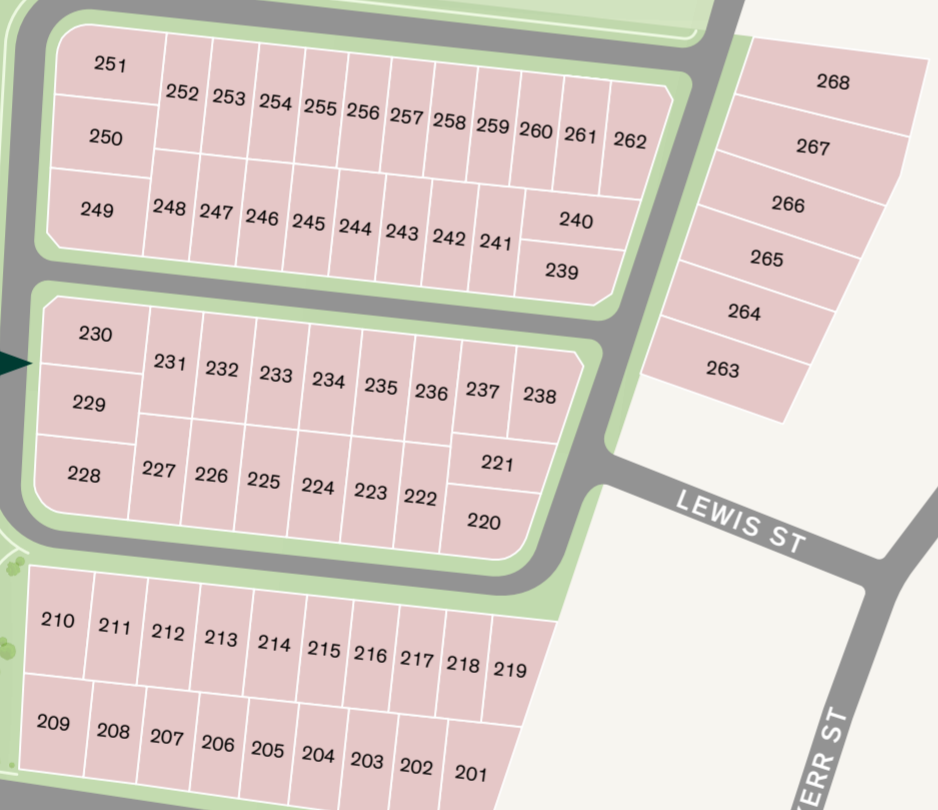

APPIN grove

16 mins to Campbelltown
25 mins to Minerva Pool
1hr 15 mins to Sydney CBD

STAGE 1

AMENITY

1. Appin Chinese Kitchen
2. Cellarbrations
3. Gather Coffee House
4. Appin Bakery
5. Appin Family Practice
6. Meagans Country Cuts
7. Southwest Barbecue
8. Appin Indian Diner
9. Red Delicious & Co Cafe' Thai Restaurant
10. Skippy Food Bar
11. IGA Appin
12. Appin Hotel

PARKS & RECREATION

13. Gordon Lewis Oval
14. Appin Park
15. Appin Skate Park
16. Appin Community Hall

EDUCATION

17. Bright Sparks Early Learning
18. Appin Public School
19. Kindy Lingo

STAGE 2

STAGE 3

STAGE 4

28 mins to Picton
36 mins to Mittagong
2hrs 25 mins to Canberra

30 mins to Wollongong
31 mins to Sea Cliff Bridge
1hr 23 mins to Nowra

FUTURE
DISPLAY
HOMES

SALES
CENTRE